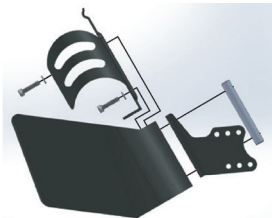

ESSENTIAL TIPS:

- ALWAYS TWIST THE BOTTLE AS YOU PULL IT FROM THE CAGE. Pulling the bottle straight out or to the side will increase the force needed.
- ADJUST the angle of your DELTA system for easiest bottle withdrawal.
- TO LOOSEN THE BOTTLE GRIP, LEAVE A FULL BOTTLE IN THE CAGE OVERNIGHT.
- Do not overstuff the bag - this can force the bag in the way of the bottle and make it difficult to fit.
- DO NOT use oversize bottles larger than 75 mm in diameter.

INSTALLATION: DELTA 300

Figure A

The stock screws that come on the DELTA 300 will not be long enough to accommodate the AERO POUCH 300. Obtain a new pair of M5 x 22 mm Socket Head Screws - Obtain two (2) M5 x 22 mm Socket Head Screws, found at your local hardware store.

1. Using the 4 mm Hex wrench, remove the two M5 x 15 mm Socket Head Screws holding the cage to the DELTA 300 mount.
2. Place the cage inside the AERO POUCH 300 and slide each of the M5 x 22 mm Socket Head Screws through an M5 steel flat washer, then the cage and the pouch.
See Figure A.
3. Loosely install back on to the DELTA mount.
4. Using the Torque wrench, torque the bottom screw to 4.0 Nm (35 in-lbs). Hand tighten the top screw with the hex wrench as much as possible.